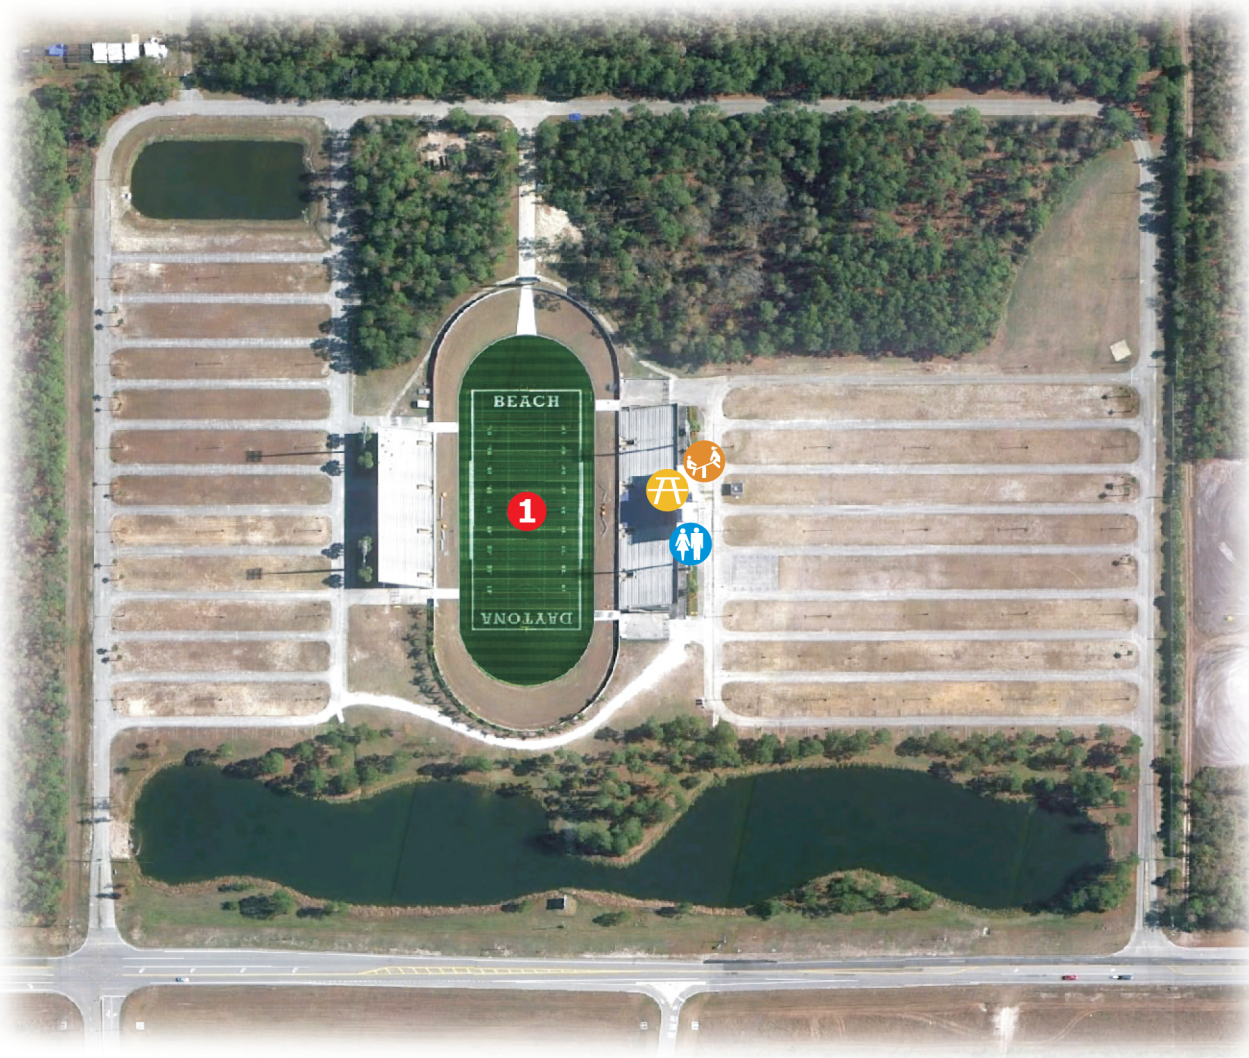

Daytona Beach Municipal Stadium

3917 LPGA Boulevard, Daytona Beach, FL

1,000 parking spaces. Electronic scoreboards
and lighted field available.

-  10,000 seat football stadium
-Artificial Turf
-  Playground
-  Restrooms
-  Picnic area