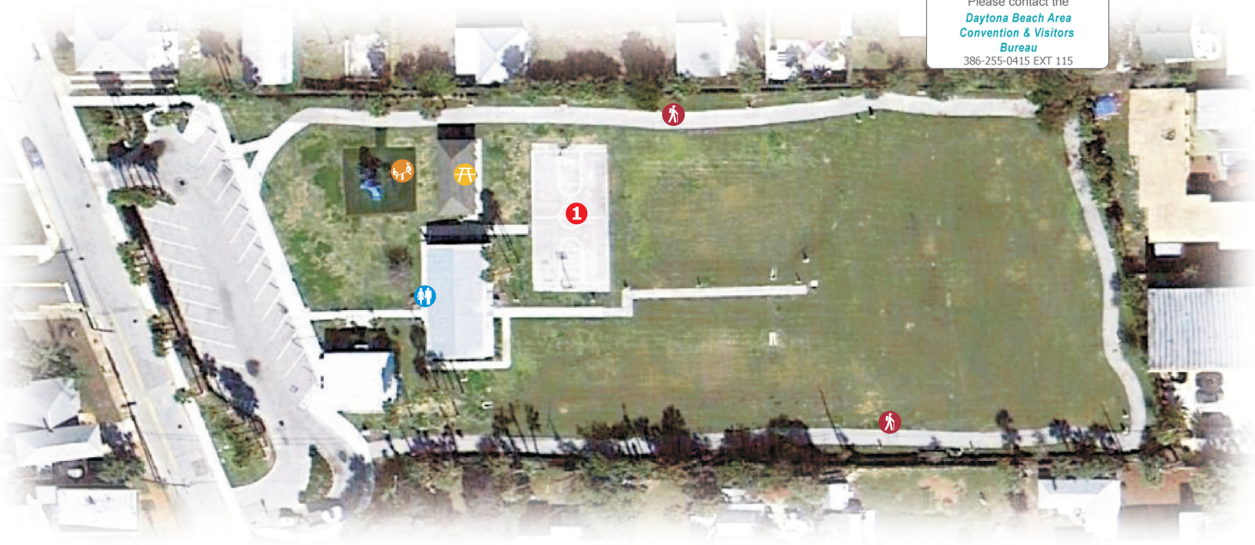

Lenox Playground

825 S. Grandview Avenue, Daytona Beach, FL 32118

Limited Parking spaces available.

Daytona Beach
Area Convention & Visitors Bureau
QUESTIONS?
TO ORGANIZE YOUR ATHLETIC EVENT AT A VOLUSIA COUNTY SITE
Please contact the
Daytona Beach Area Convention & Visitors Bureau
386-255-0415 EXT 115

-  Basketball
-  Trail
-  Playground
-  Picnic area
-  Restrooms

SportsVolusia
.com