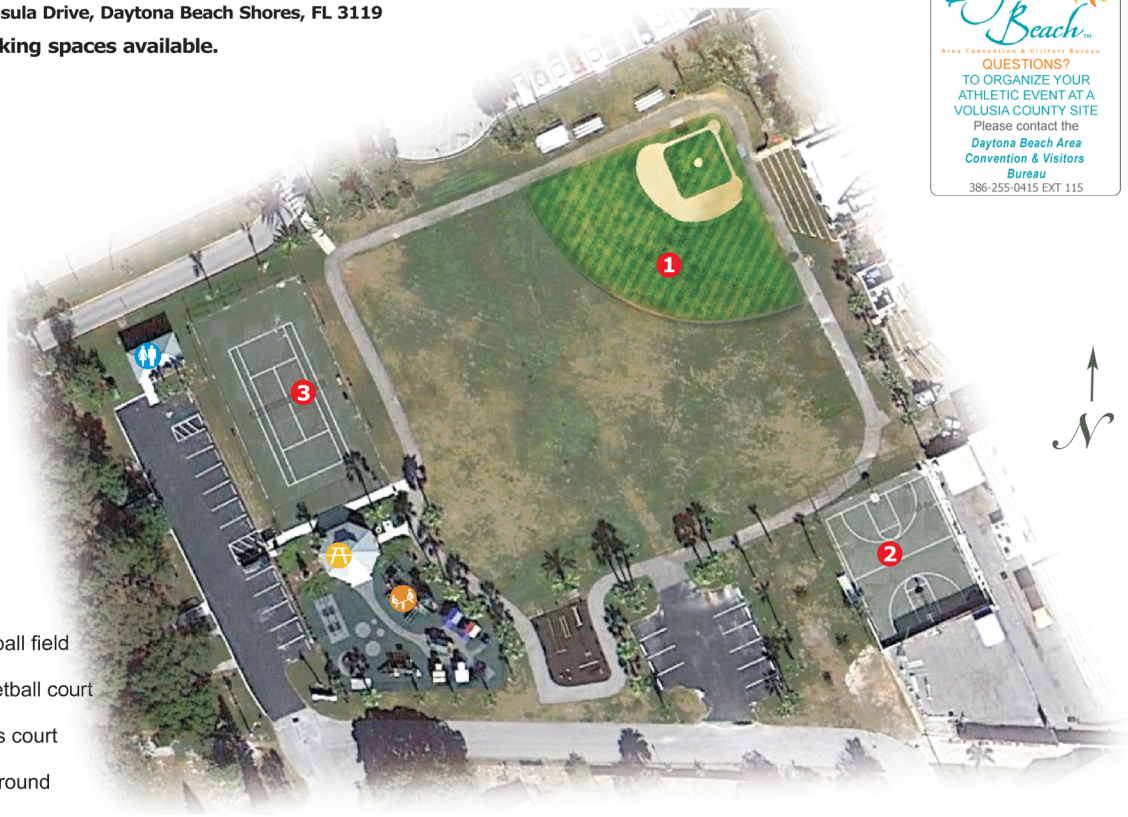

# McElroy Park

3035 S. Peninsula Drive, Daytona Beach Shores, FL 3119

Limited parking spaces available.

*Daytona Beach*   
Area Concessions & Visitor Services Bureau  
**QUESTIONS?**  
TO ORGANIZE YOUR  
ATHLETIC EVENT AT A  
VOLUSIA COUNTY SITE  
Please contact the  
*Daytona Beach Area  
Convention & Visitors  
Bureau*  
386-255-0415 EXT 115

-  Baseball field
-  Basketball court
-  Tennis court
-  Playground
-  Restrooms
-  Picnic area