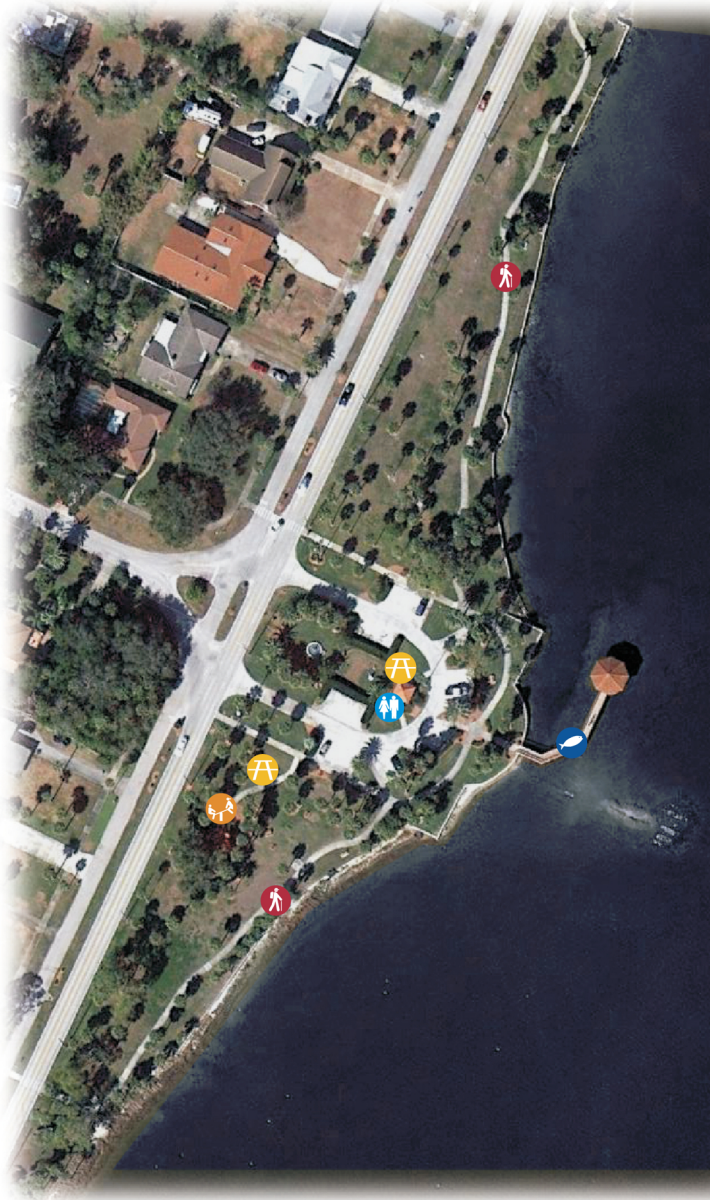

Riviera Park

901 South Beach Street, Ormond Beach, FL 32174

Ample Parking spaces available.

Daytona Beach
Area Convention & Visitors Bureau
QUESTIONS?
TO ORGANIZE YOUR ATHLETIC EVENT AT A VOLUSIA COUNTY SITE
Please contact the
Daytona Beach Area
Convention & Visitors Bureau
386-255-0415 EXT 115

-  Fishing Pier
-  Playground
-  Picnic Area
-  Restrooms
-  Trail