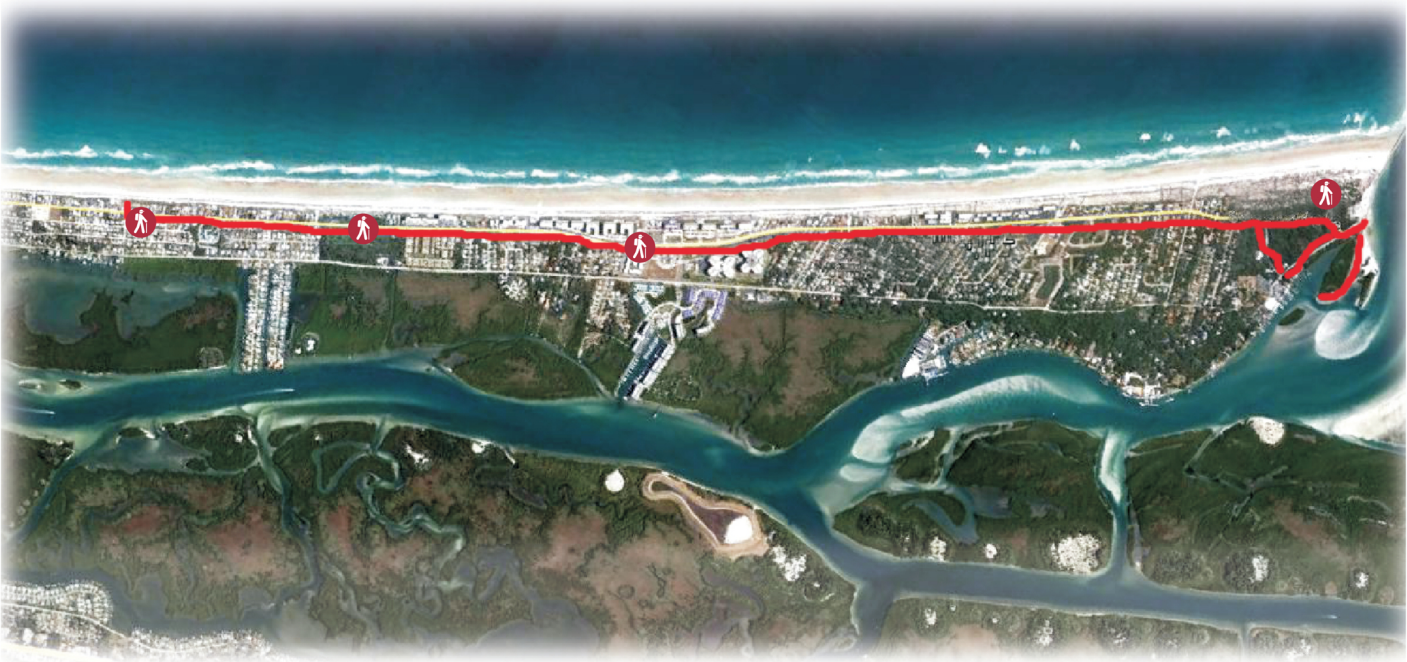

Ponce Inlet Trail
 4400 S. Atlantic Avenue, Ponce Inlet, FL 32127
 Ample Parking spaces available.

-  Trailheads
 - Winterheaven Park
 - Lighthouse Point Park