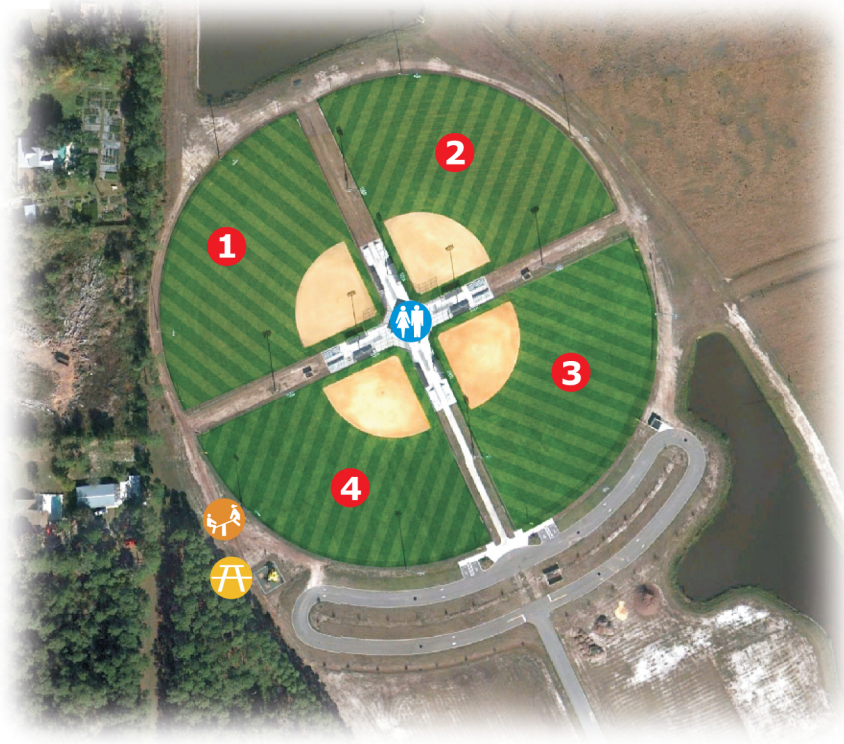

Coraci Sports Complex

5200 Coraci Boulevard, Port Orange, FL 32129
100 parking spaces. Lighted fields available.

*Daytona Beach*TM
Area Convention & Visitors Bureau
QUESTIONS?
TO ORGANIZE YOUR
ATHLETIC EVENT AT A
VOLUSIA COUNTY SITE
Please contact the
*Daytona Beach Area
Convention & Visitors
Bureau*
386-255-0415 EXT 115

Softball Field

1 2 3 4

Softball 60'6 in.
pitching distance, 90
ft. base path, 325 ft.
fence.

-  Playground
-  Restrooms
-  Picnic area

SportsVolusia
.COM