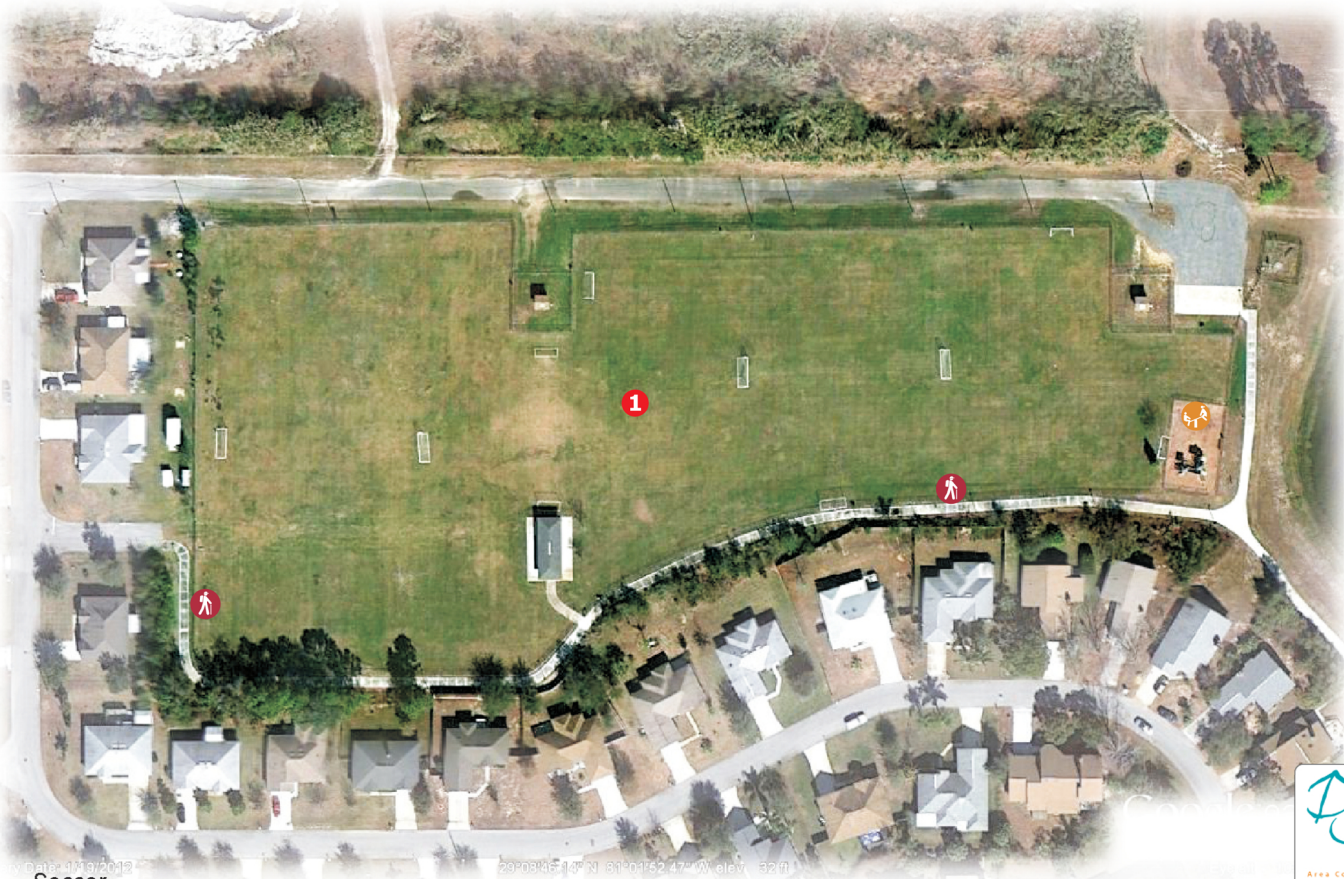

Southwinds Soccer Complex

1200 Richel Drive, Port Orange, FL 32129

Ample Parking spaces available.

SportsVolusia
.com

by data: 11/9/2015

29°08'46.14" N 81°01'52.47" W elev: 32.0

Soccer

1 2 Full size fields