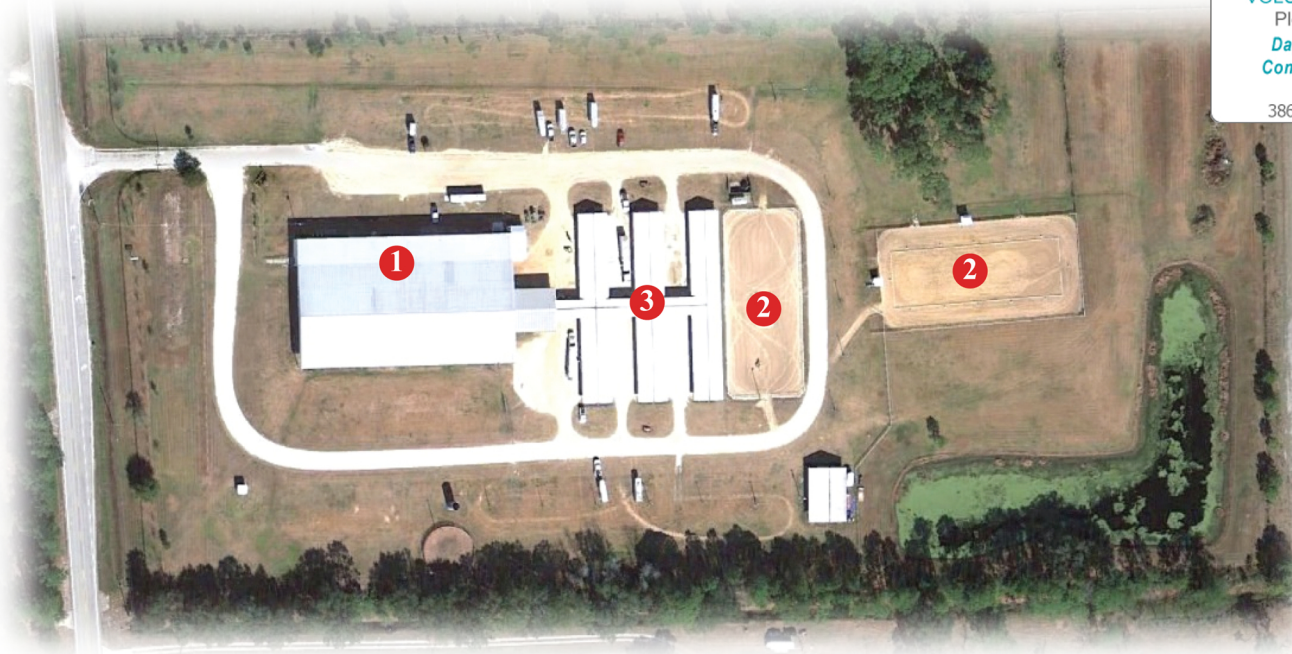

# Silver Sands Bridle Club

625 Tomoka Farms Road, New Smyrna Beach, FL 32168

Ample parking spaces.

Area Convention & Visitors Bureau

### QUESTIONS?

TO ORGANIZE YOUR  
ATHLETIC EVENT AT A  
VOLUSIA COUNTY SITE

Please contact the  
**Daytona Beach Area  
Convention & Visitors  
Bureau**

386-255-0415 EXT 115

- 1** Covered 250' x 150' Arena
- 2** Outdoor Riding Arenas
- 3** 100 Stalls